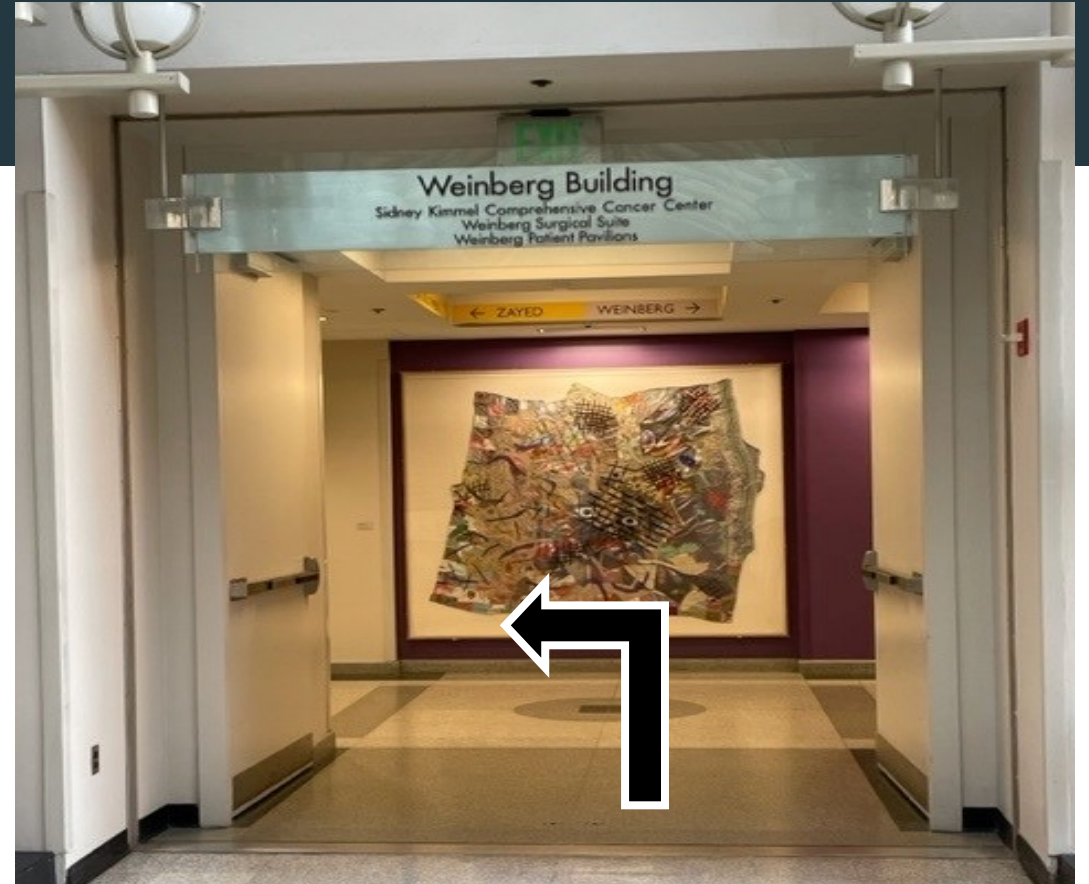

Wilmer Eye
Institute
to
Orleans Parking
Garage

Step 1. Exit Wilmer Eye Institute through glass doors near information desk

Exit Wilmer Main Lobby

Make a RIGHT at brick wall

Step 2. Enter Hospital loop and head towards Orleans Garage

Continue straight to end of hall

Enter open doorway and make a left

Step 3. Return to main entrance and exit hospital towards garage

Continue straight through open doorway

Make first right towards Orleans Garage

Step 4. Cross sky bridge to Orleans Garage

Enter sky bridge through sliding glass doors

Continue straight ahead

Step 5. Enter garage and proceed to your parking level via elevator

You have arrived at Orleans Parking Garage, 4th floor level